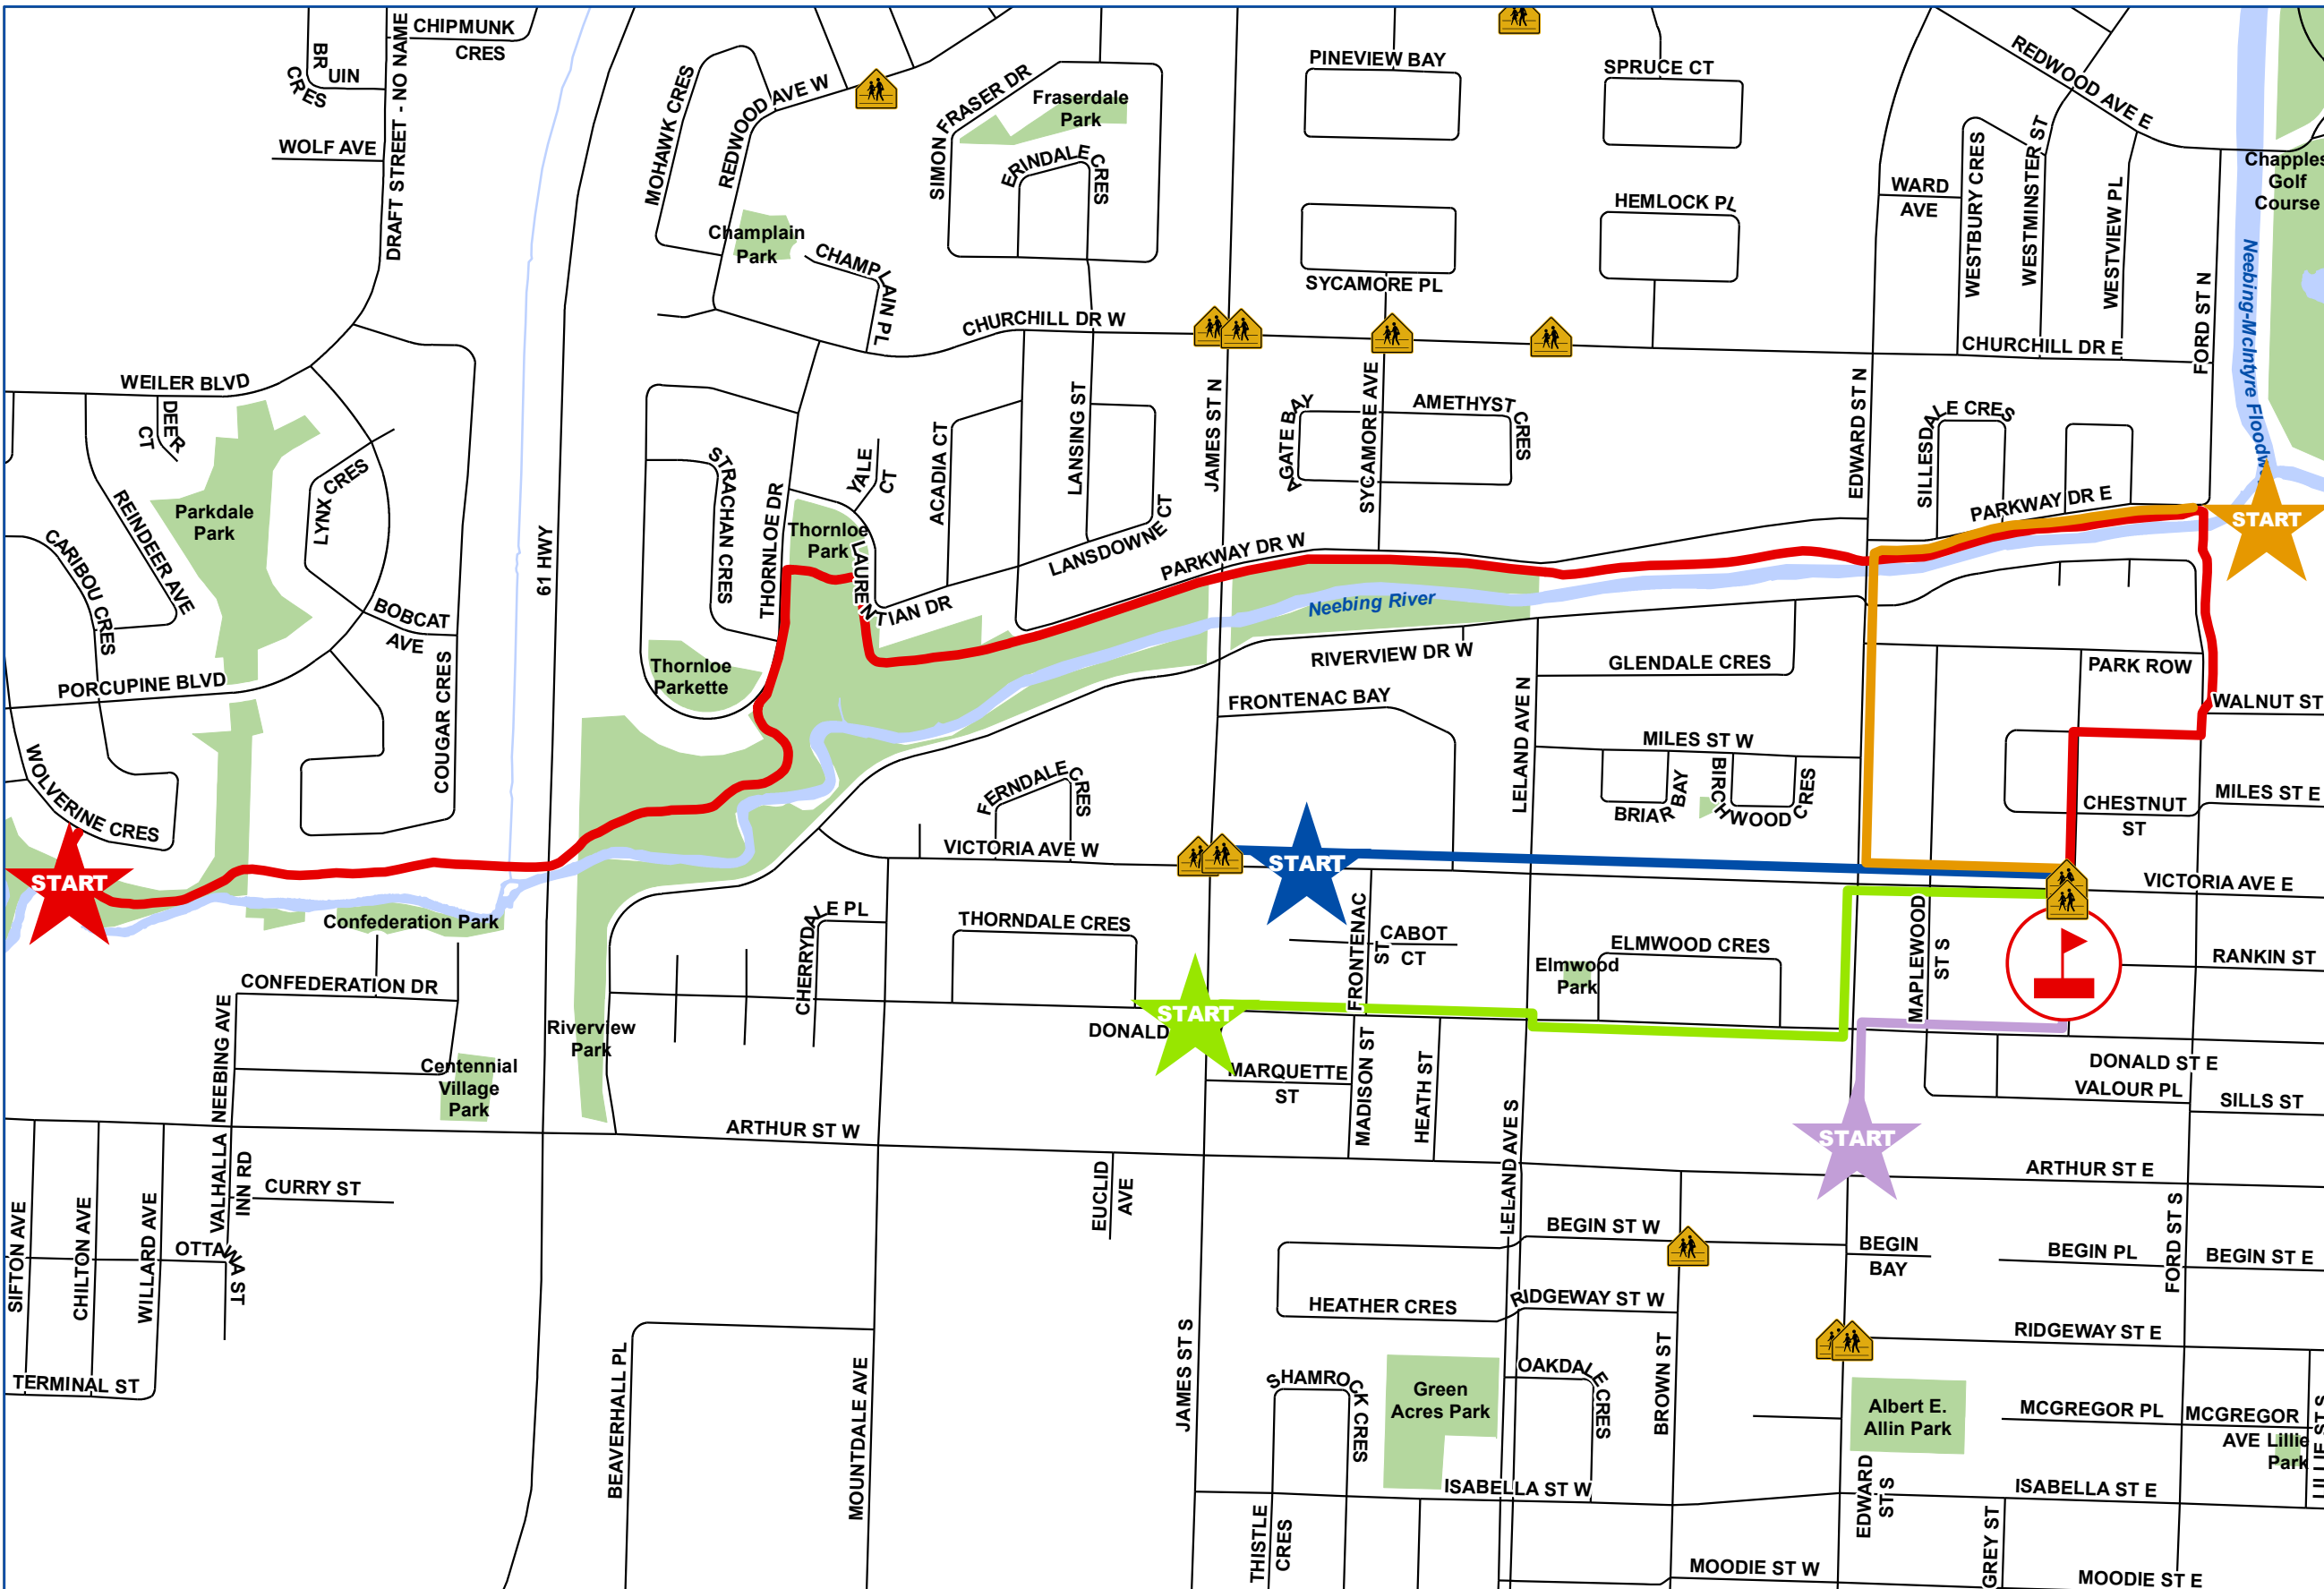

St. Thomas School Routes

Legend

-  St. Thomas Aquinas School
-  Crossing Guard Huts
- Route**
-  Park & Stride Route
-  Parkdale Knight Riders Route
-  South Route
-  Walking School Bus Route
-  West Route
-  Waterbodies
-  City Parks

The Corporation of the City of Thunder Bay does not warrant the quality, accuracy, or completeness of any information contained or depicted herein and this information is provided "as is". The Corporation of the City of Thunder Bay will not be liable or held responsible for the use or misuse of information or material depicted on this map, or any loss or damage resulting therefrom.