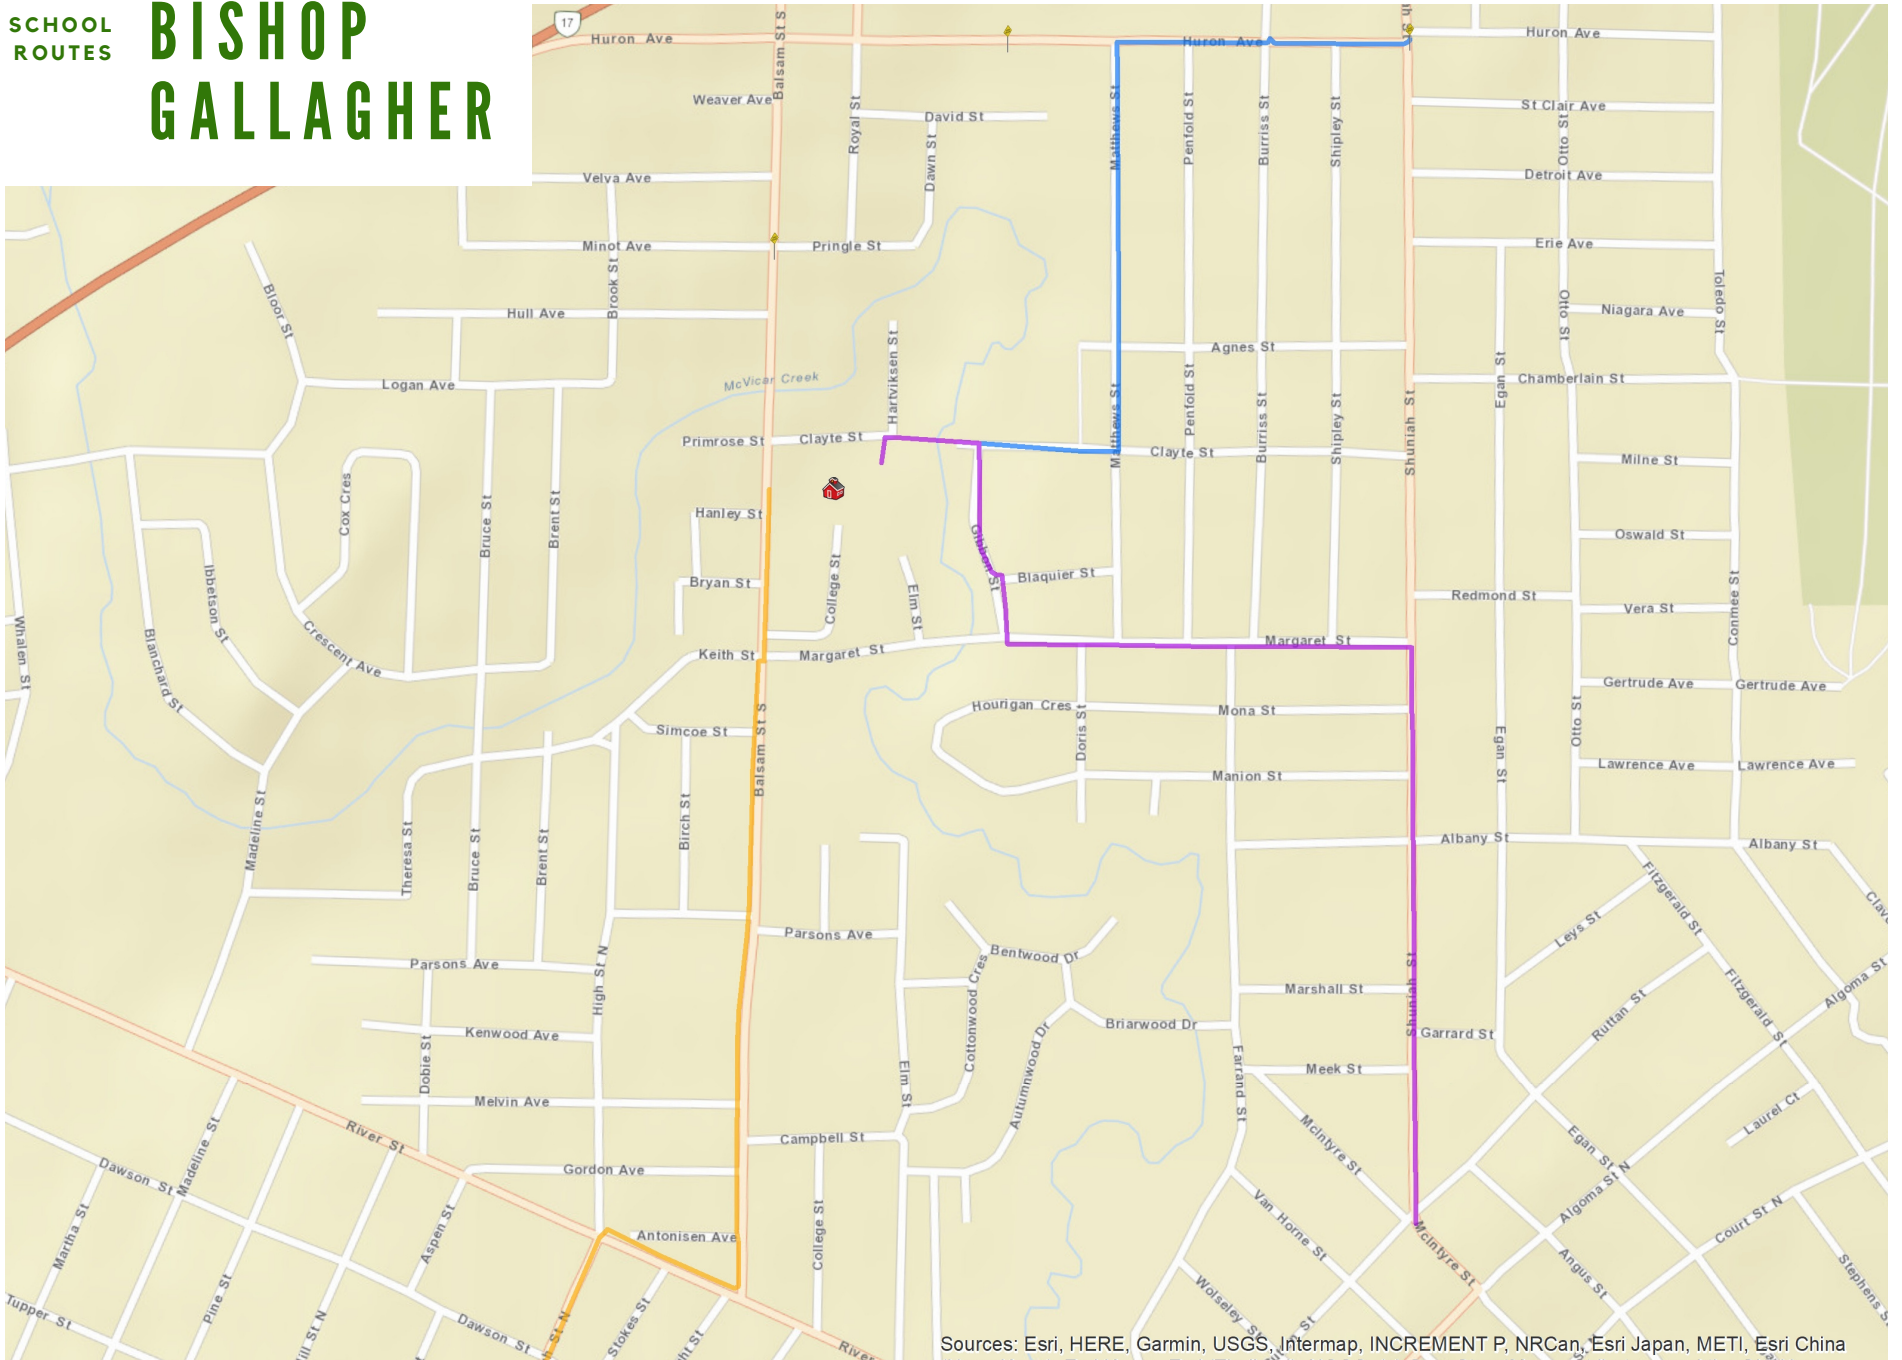

SCHOOL
ROUTES

BISHOP GALLAGHER

Sources: Esri, HERE, Garmin, USGS, Intermap, INCREMENT P, NRCan, Esri Japan, METI, Esri China

**SCHOOL
CROSSING GUARD**

-  NORTH ROUTE
-  EAST ROUTE
-  SOUTH ROUTE